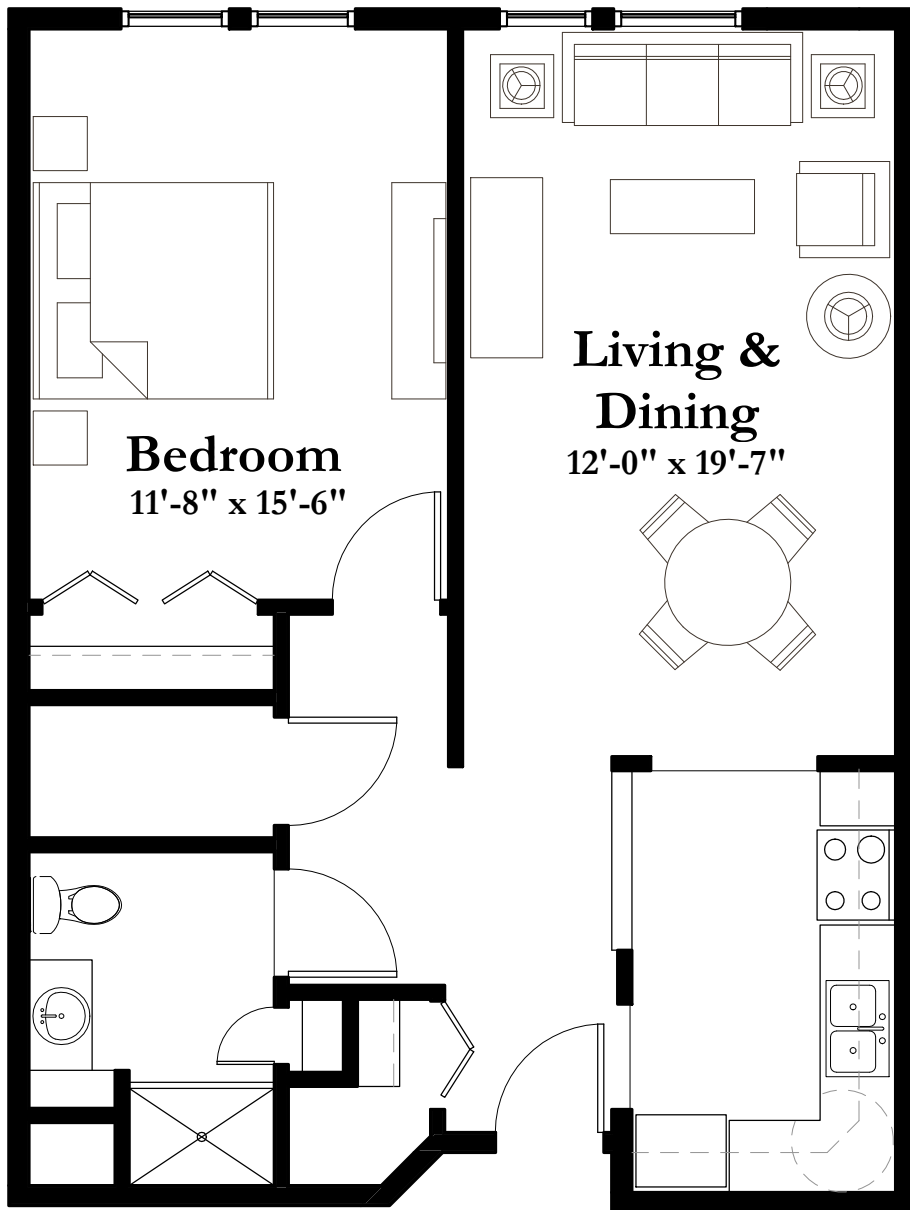

SENIOR LIVING APARTMENTS

SHOREWOOD
SENIOR CAMPUS

Style A3
760 SQUARE FEET
One Bedroom

(measurements in feet)