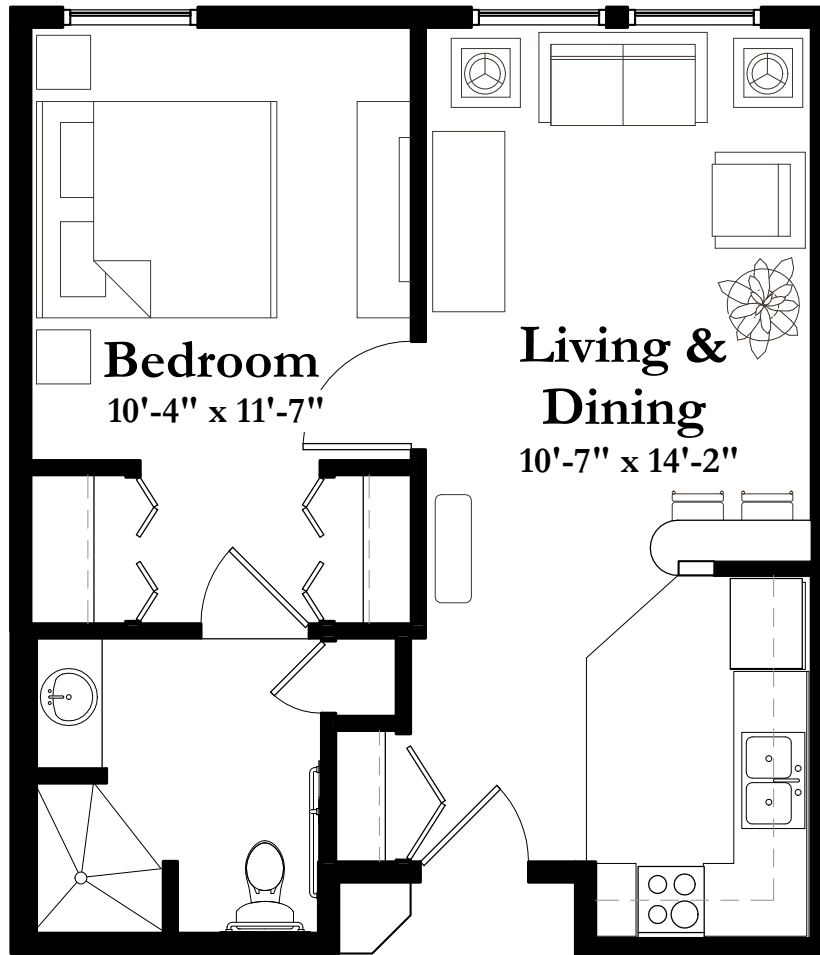

# ASSISTED LIVING

**SHOREWOOD**  
SENIOR CAMPUS

**Style B**  
528 SQUARE FEET  
One Bedroom

(measurements in feet)