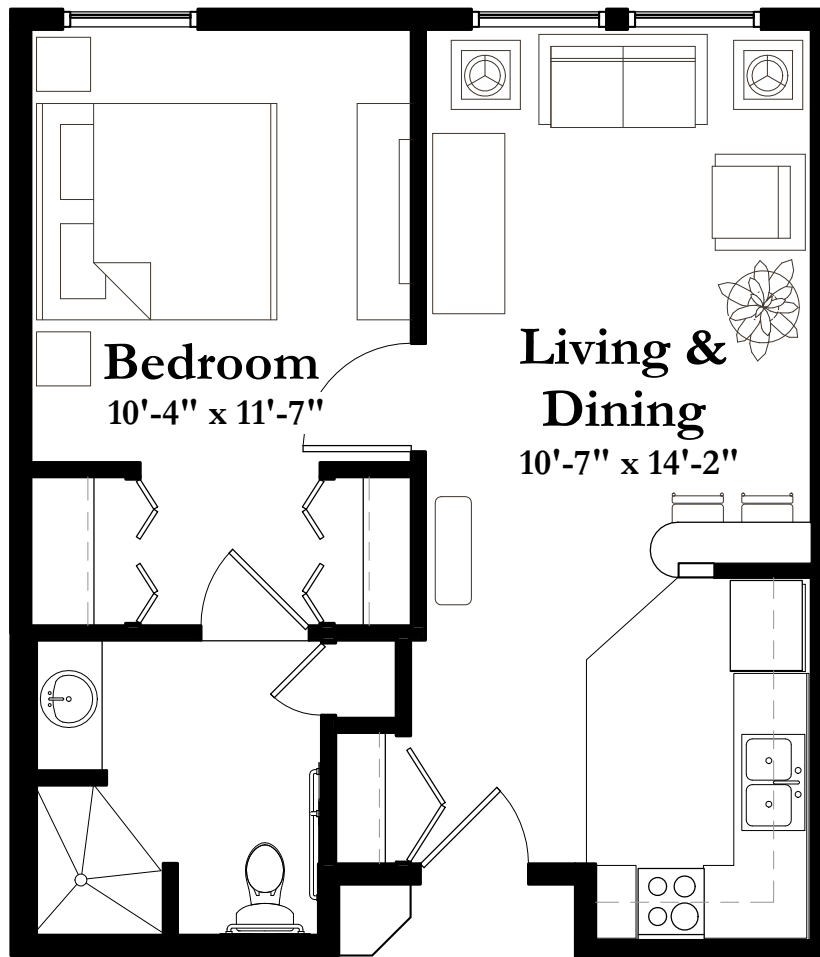

# MEMORY CARE

**SHOREWOOD**  
SENIOR CAMPUS

**Style B**  
528 SQUARE FEET  
One Bedroom

(measurements in feet)