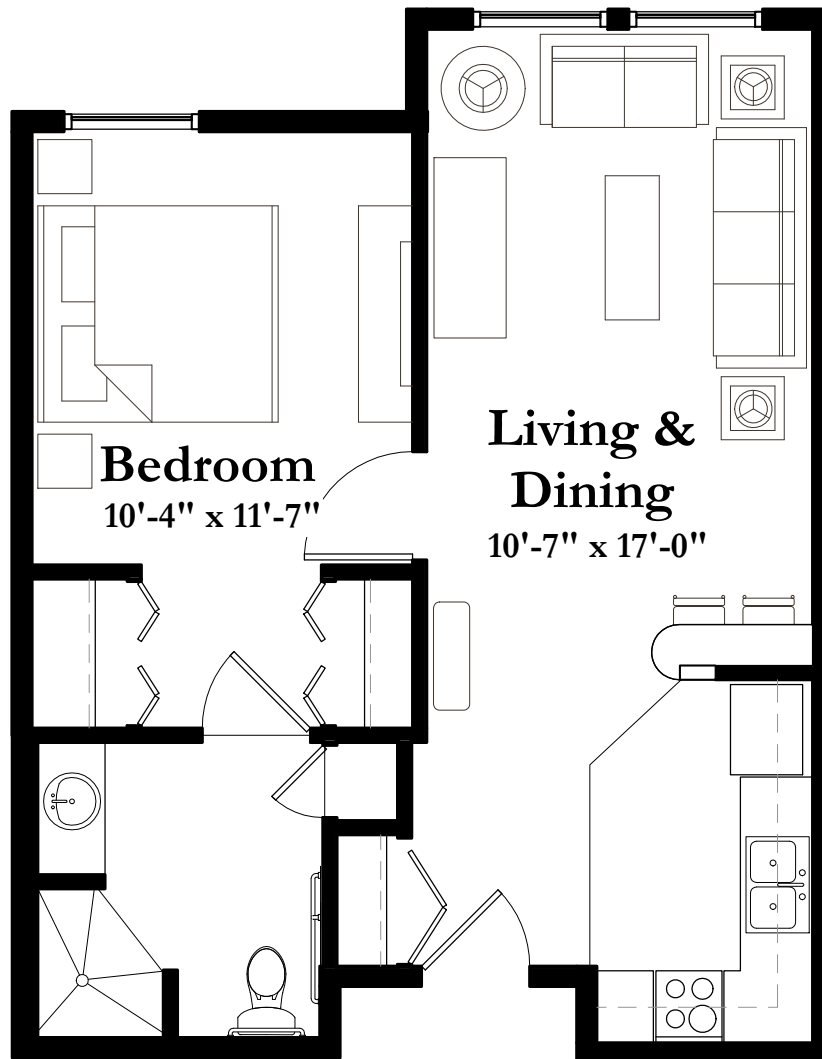

ASSISTED LIVING

SHOREWOOD
SENIOR CAMPUS

Style B1
559 SQUARE FEET
One Bedroom

(measurements in feet)