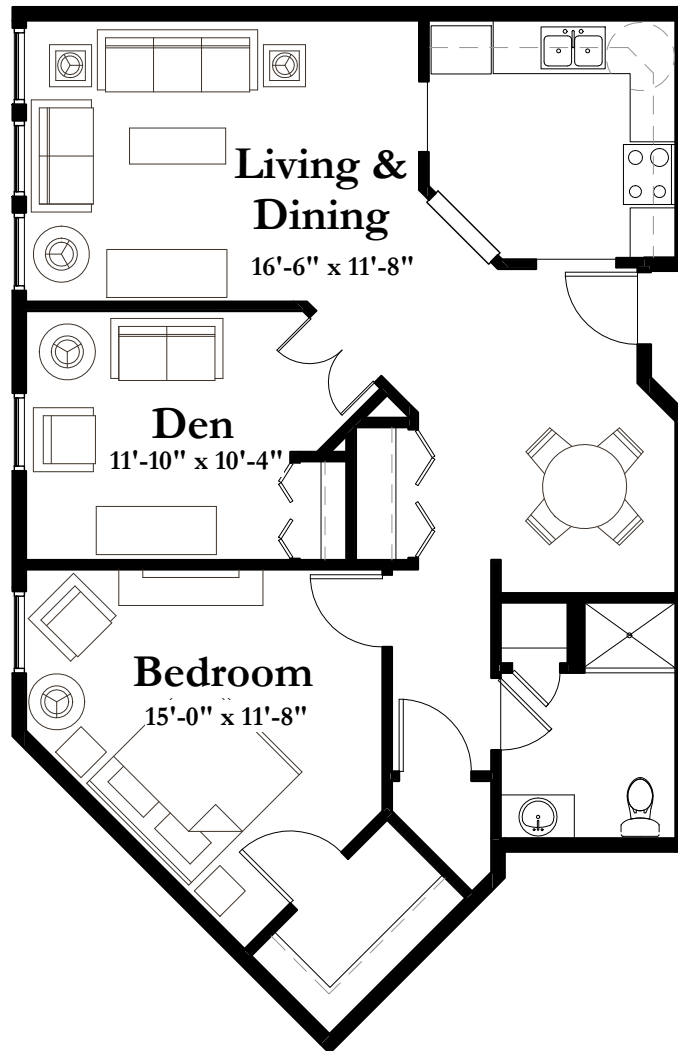

# SENIOR LIVING APARTMENTS

**SHOREWOOD**  
SENIOR CAMPUS

**Style B2**

989 SQUARE FEET  
One Bedroom with Den

(measurements in feet)