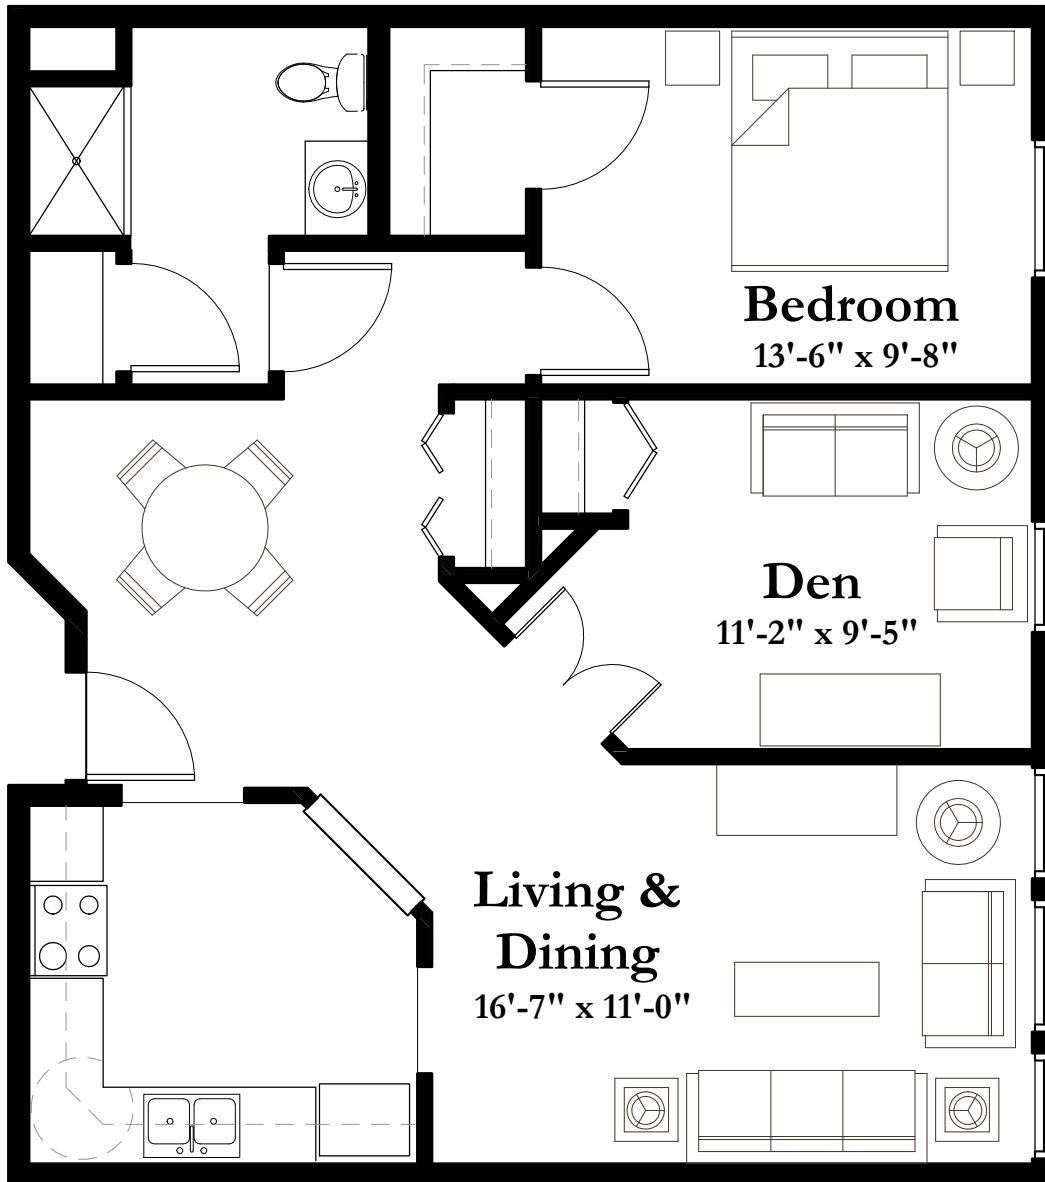

# SENIOR LIVING APARTMENTS

**SHOREWOOD**  
SENIOR CAMPUS

**Style B3**

848 SQUARE FEET  
One Bedroom with Den

(measurements in feet)