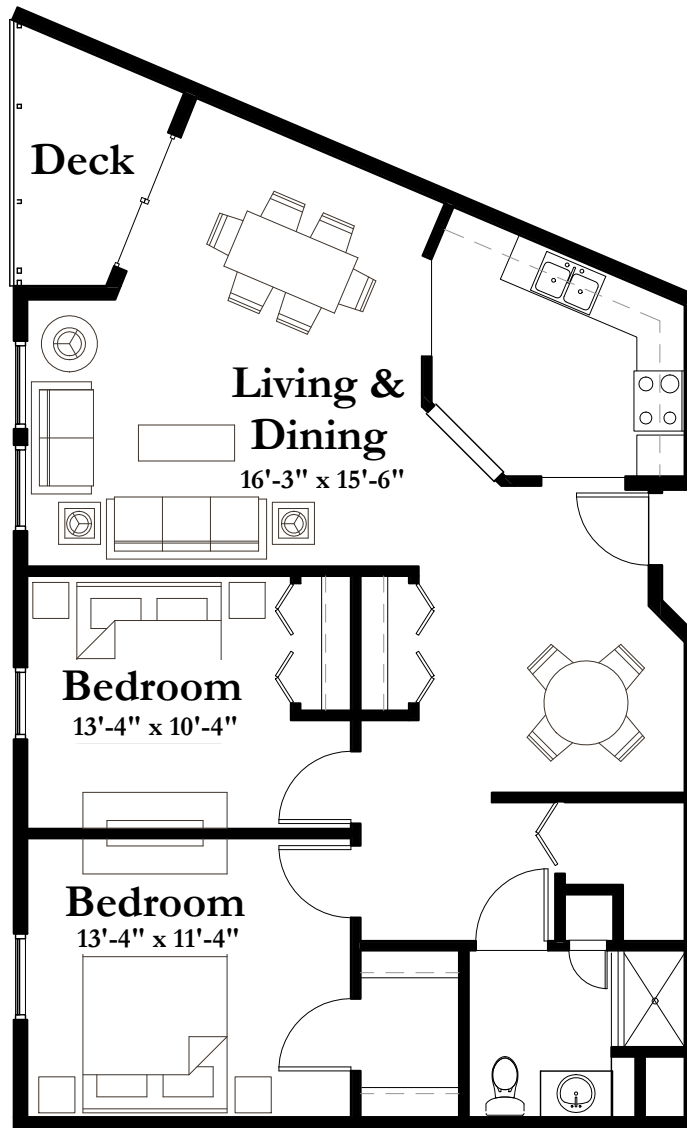

SENIOR LIVING APARTMENTS

SHOREWOOD
SENIOR CAMPUS

Style C1
1,021 SQUARE FEET
Two Bedroom One Bathroom

(measurements in feet)