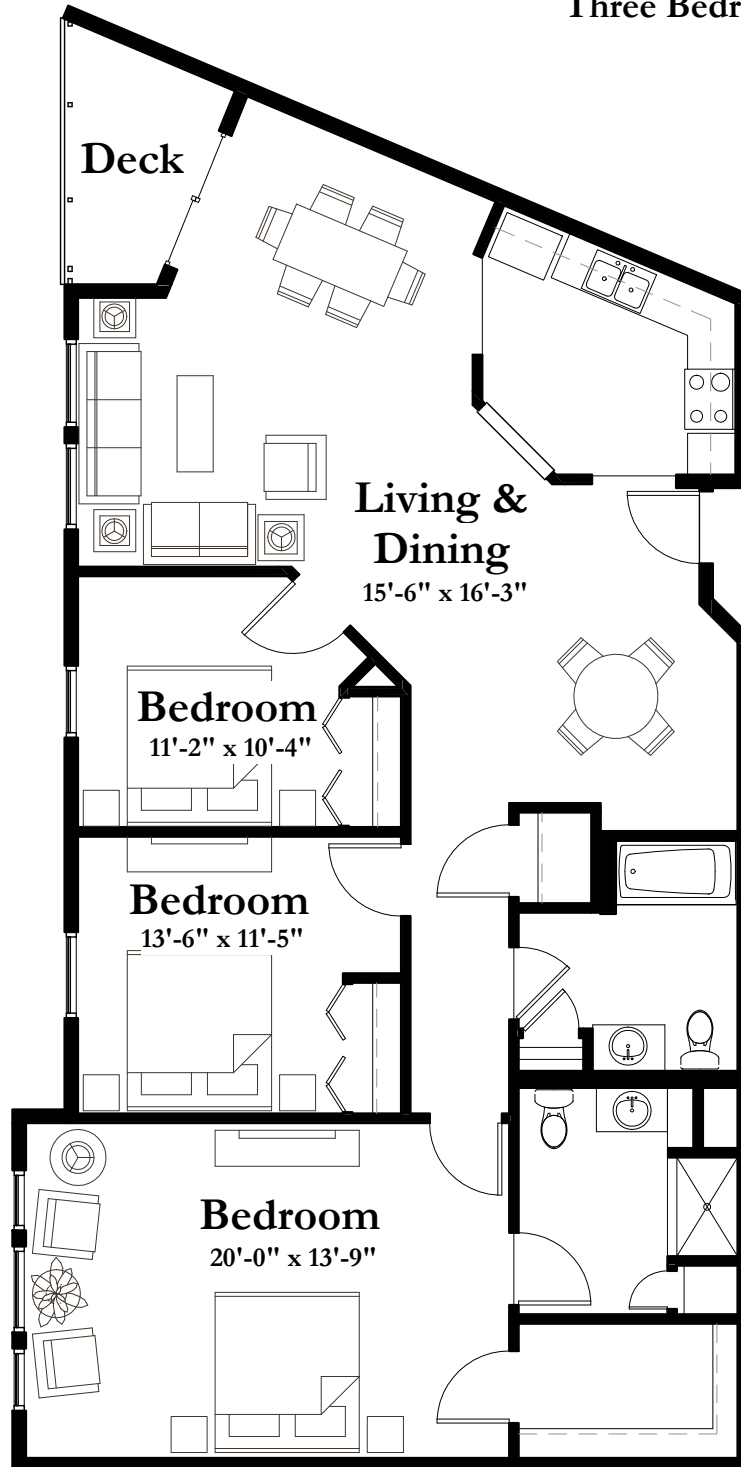

# SENIOR LIVING APARTMENTS

**SHOREWOOD**  
SENIOR CAMPUS

**Style C4**

1,434 SQUARE FEET  
Three Bedroom Two Bathroom

(measurements in feet)