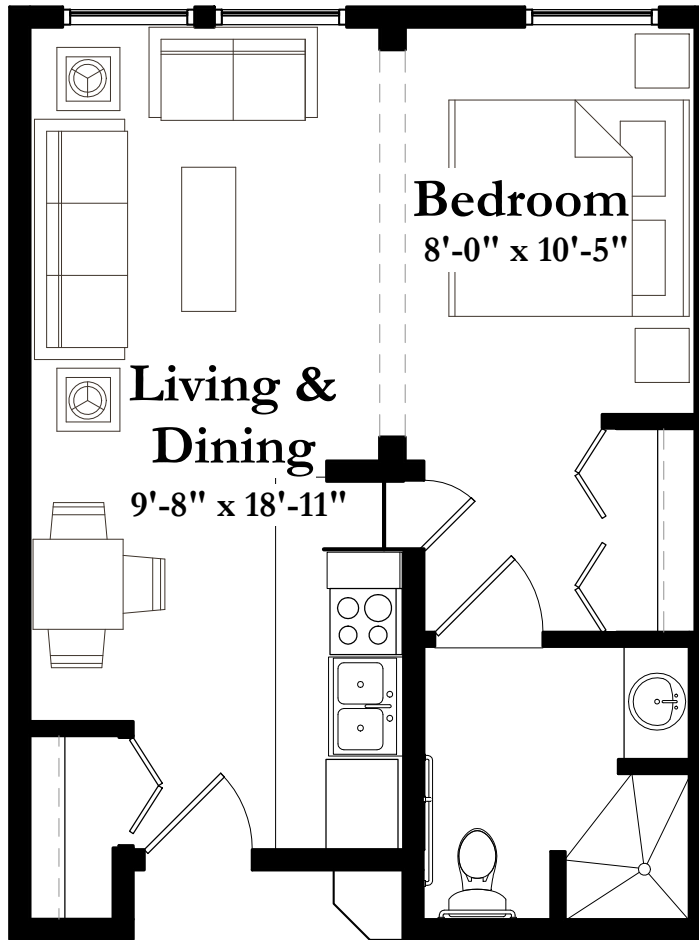

MEMORY CARE

SHOREWOOD
SENIOR CAMPUS

Style A
450 SQUARE FEET
Studio

(measurements in feet)