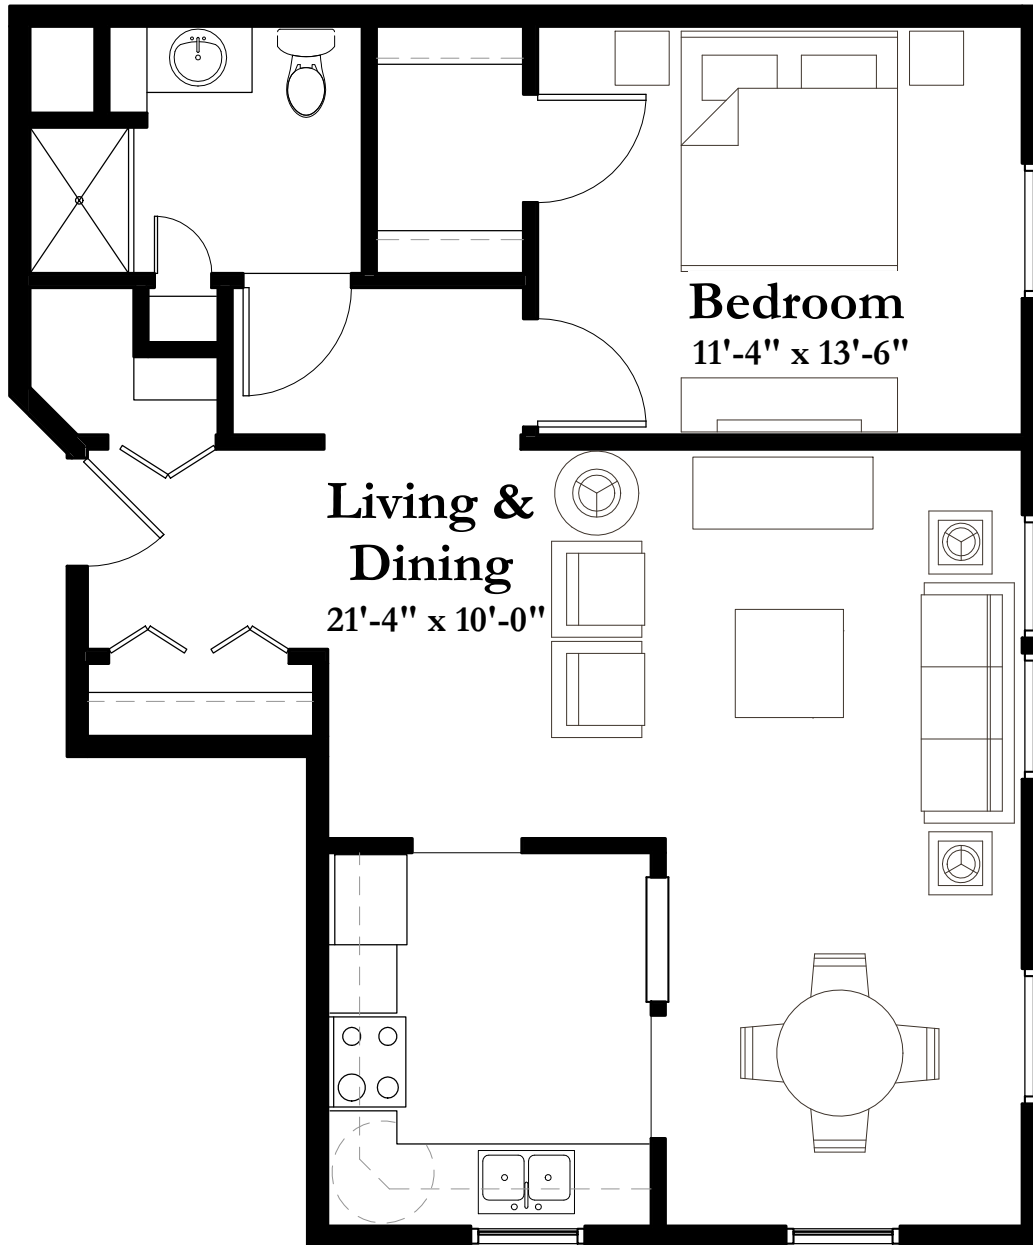

SENIOR LIVING APARTMENTS

SHOREWOOD
SENIOR CAMPUS

Style A1
794 SQUARE FEET
One Bedroom

(measurements in feet)