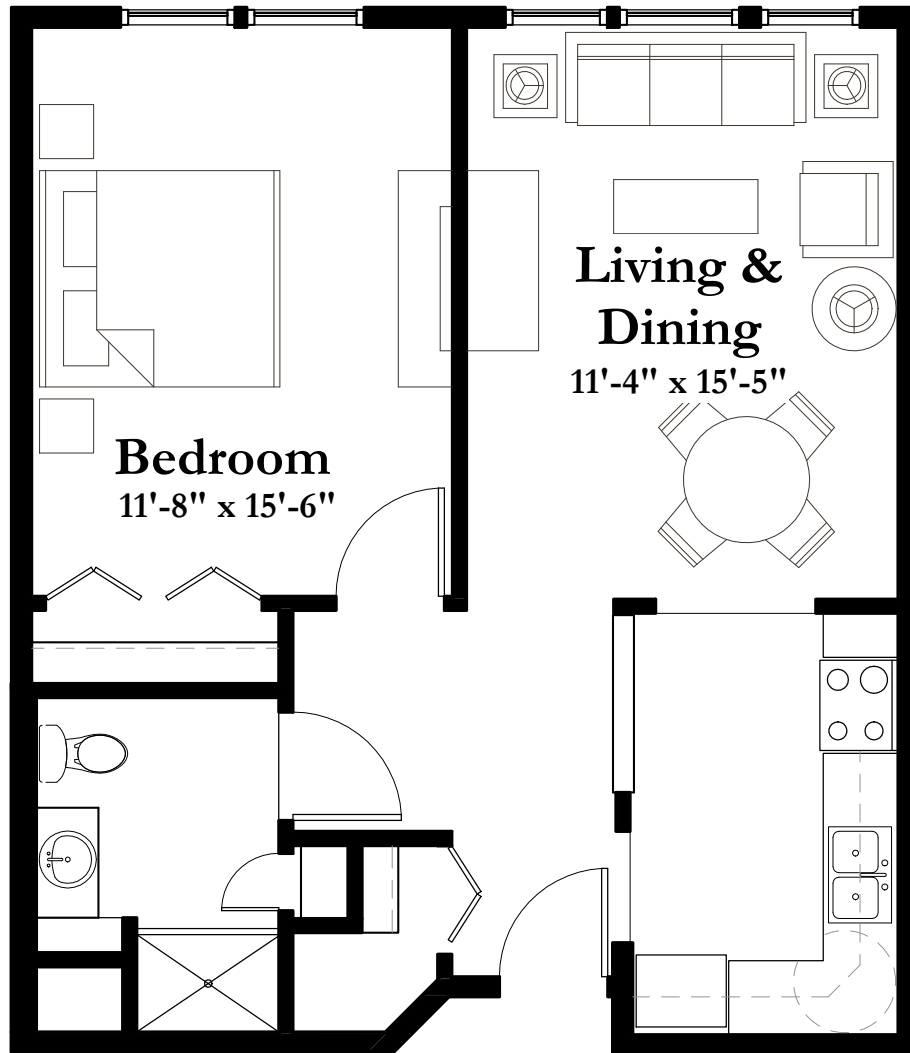

SENIOR LIVING APARTMENTS

SHOREWOOD
SENIOR CAMPUS

Style A2
662 SQUARE FEET
One Bedroom

(measurements in feet)