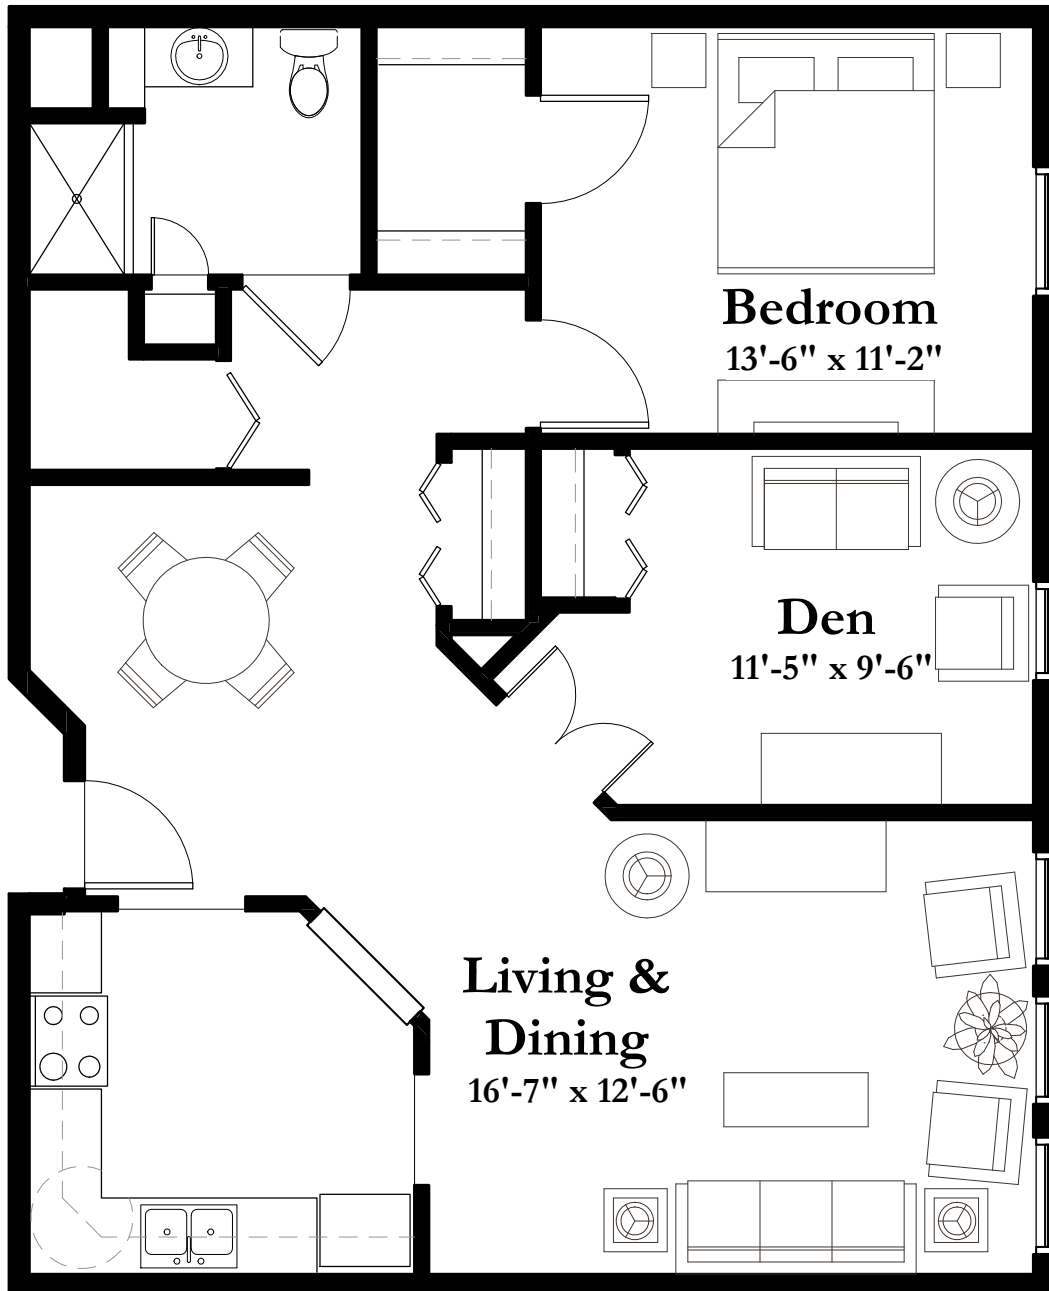

SENIOR LIVING APARTMENTS

SHOREWOOD
SENIOR CAMPUS

Style B1

935 SQUARE FEET
One Bedroom with Den

(measurements in feet)