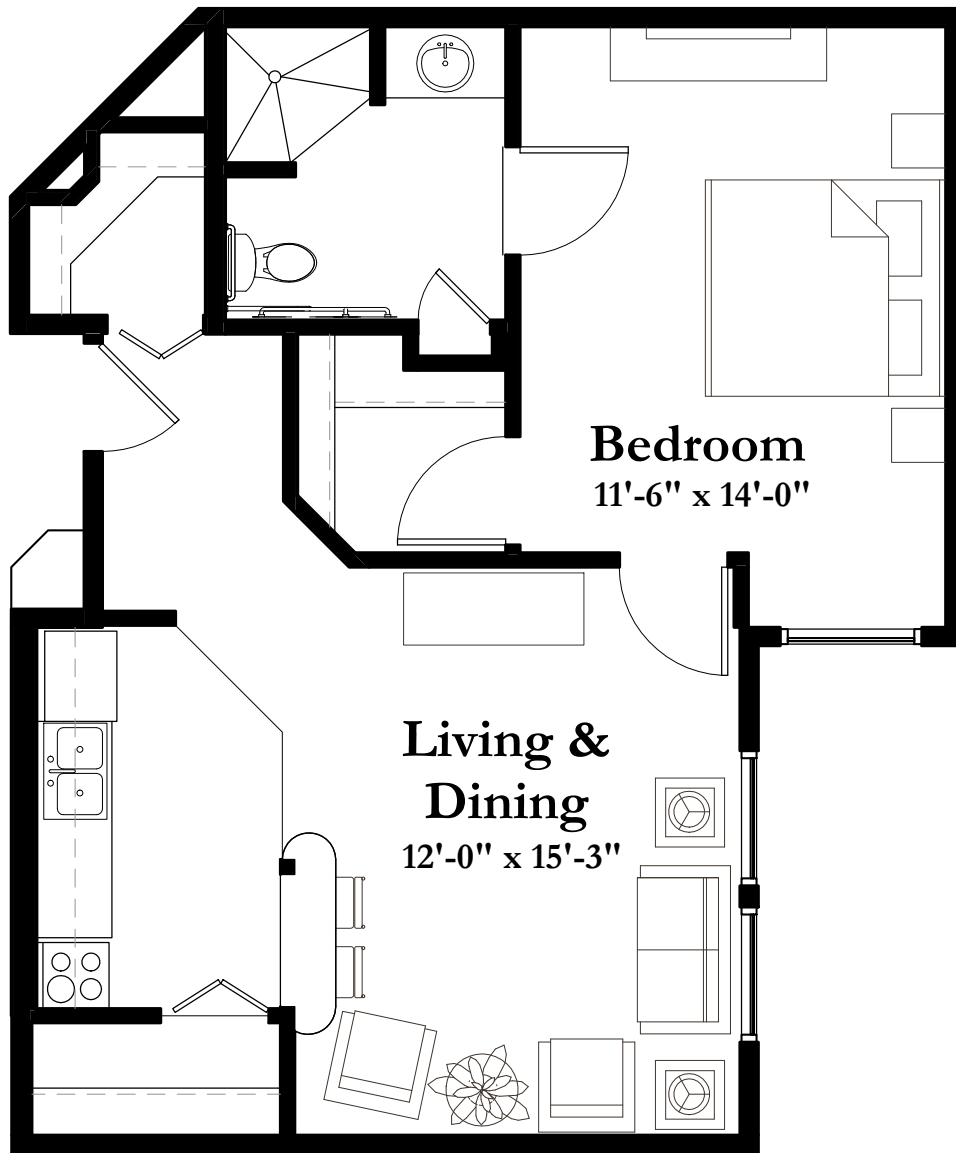

# ASSISTED LIVING

**SHOREWOOD**  
SENIOR CAMPUS

**Style C**  
668 SQUARE FEET  
One Bedroom

(measurements in feet)