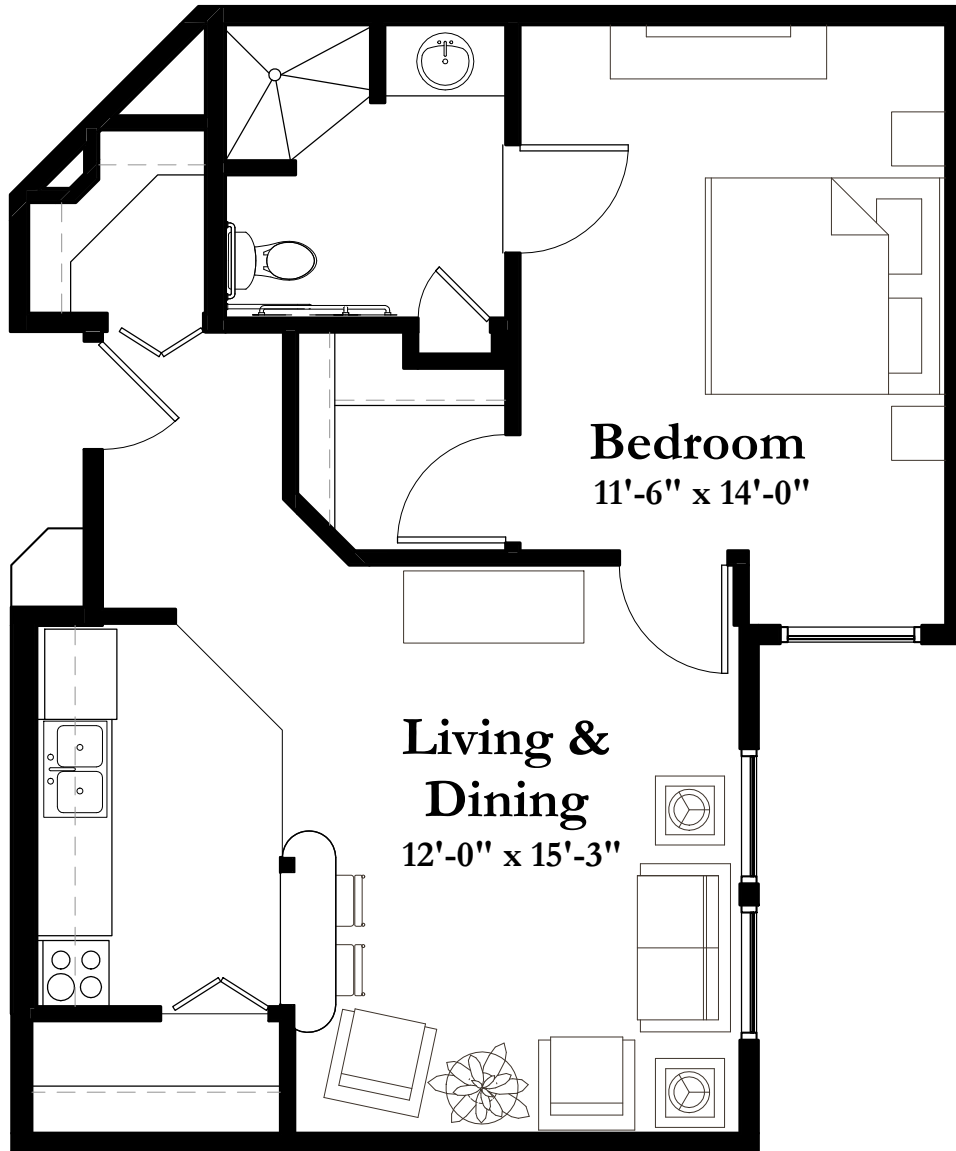

MEMORY CARE

SHOREWOOD
SENIOR CAMPUS

Style C
668 SQUARE FEET
One Bedroom

(measurements in feet)