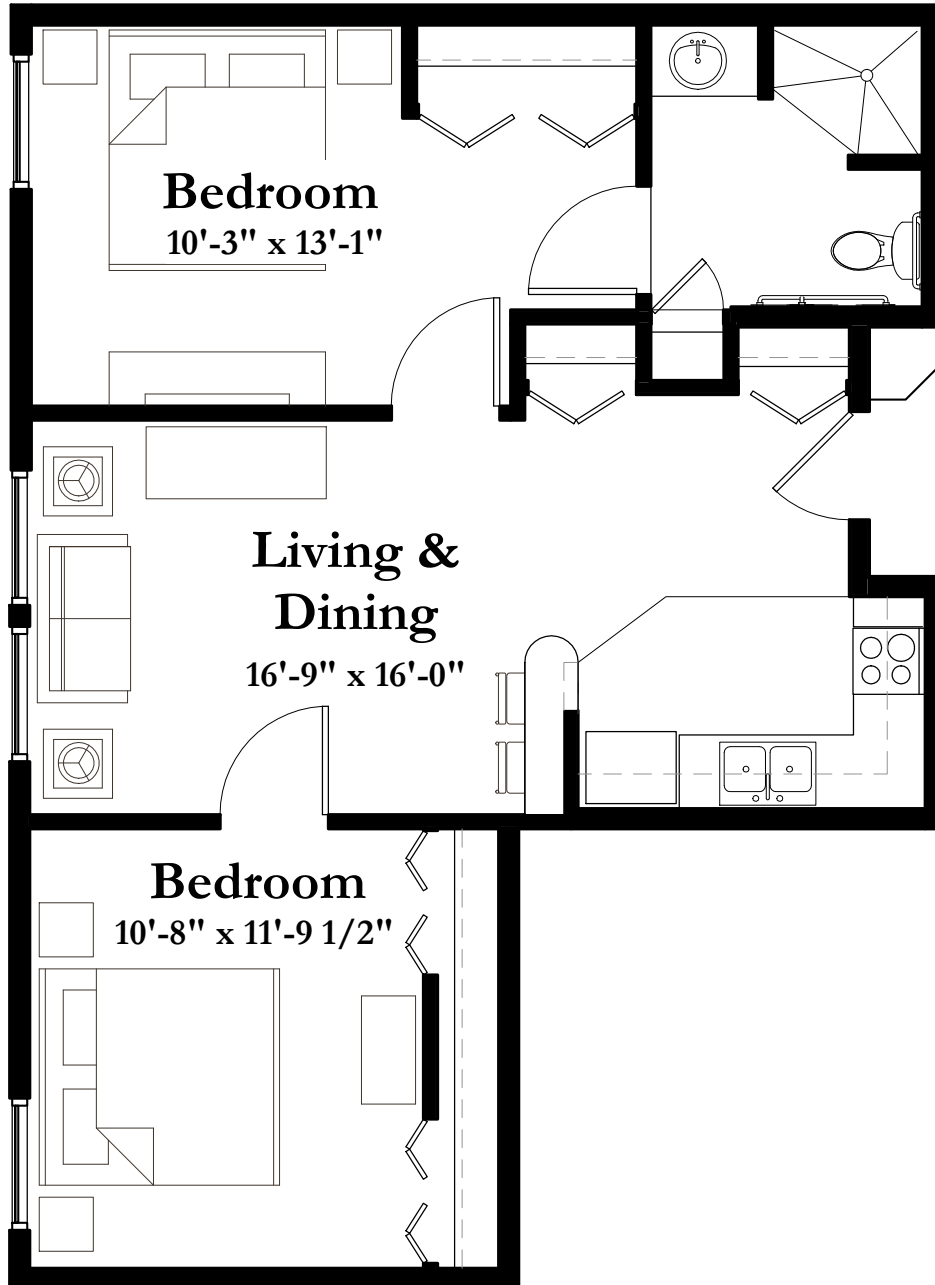

ASSISTED LIVING

SHOREWOOD
SENIOR CAMPUS

Style D
681 SQUARE FEET
Two Bedroom

(measurements in feet)