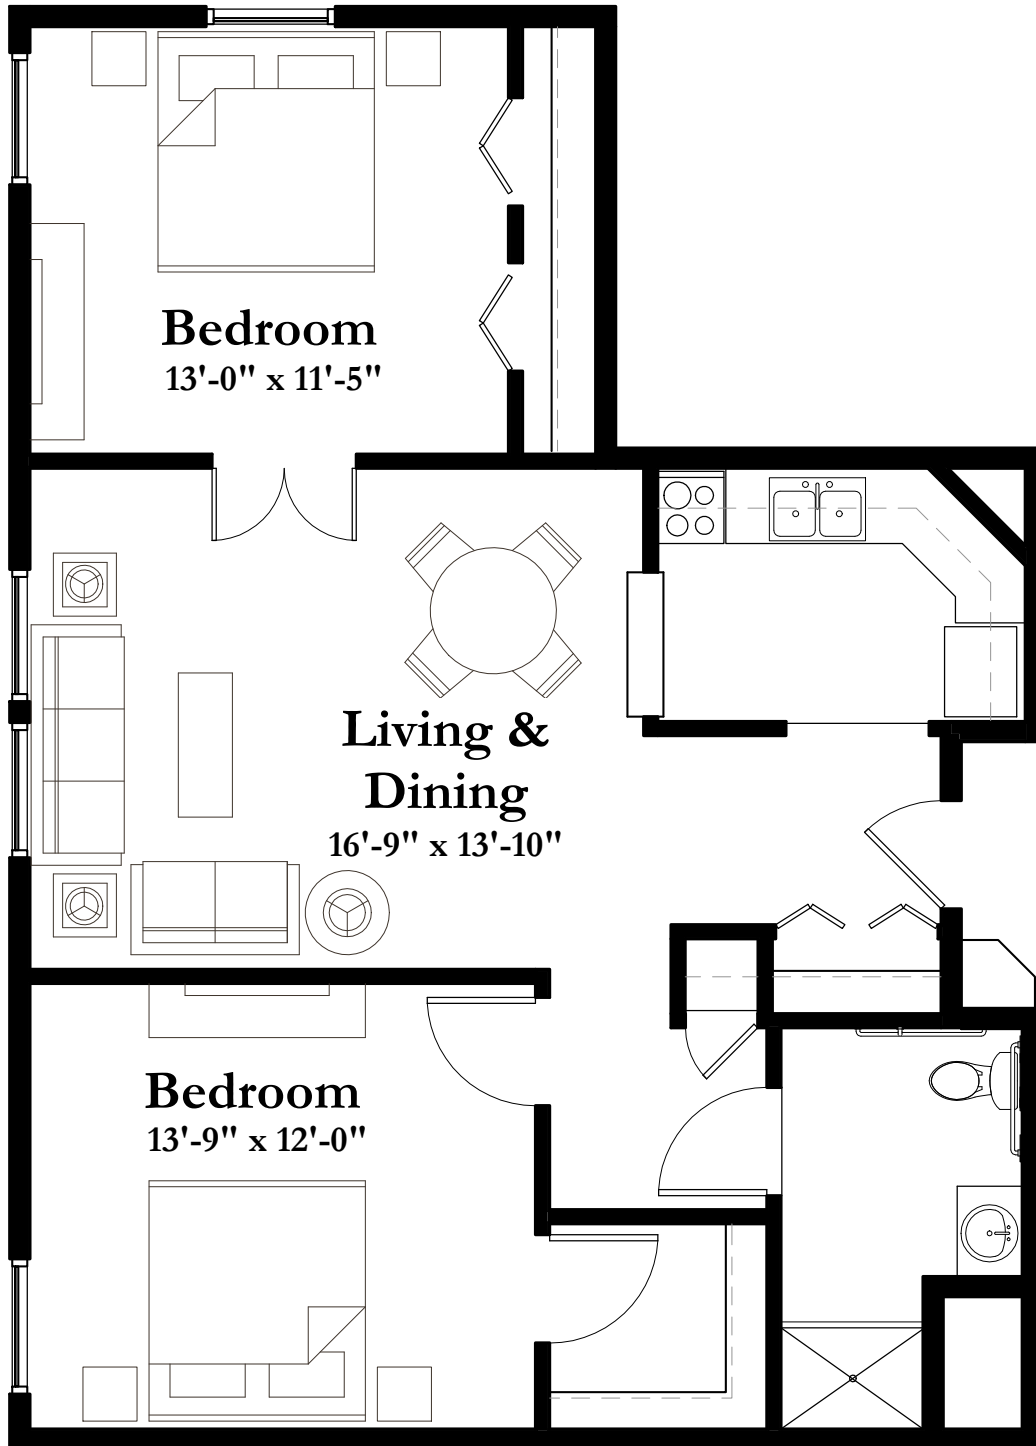

# MEMORY CARE

**SHOREWOOD**  
SENIOR CAMPUS

**Style E1**  
882 SQUARE FEET  
Two Bedroom

(measurements in feet)